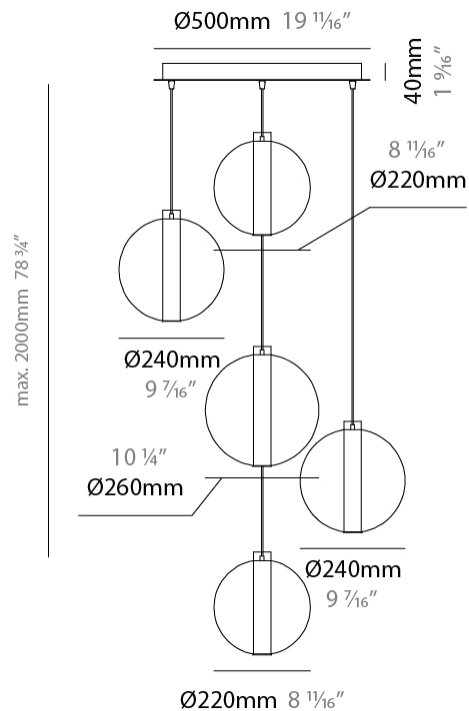

1. To build a product code in our configurator select the specify button on the base model # product page
2. To build a manual product code on this datasheet choose from the options listed below in blue font and add the suffix to the base model #

GENERAL

Series: Oscura Max
Subseries: Oscura Max - 5 Light Cluster
Brand: Cangini & Tucci
Division: Design
Mounting Type: Suspension
Mounting Location: Ceiling
Subcategory: Pendant

PHYSICAL

Shape: Round
Diameter (mm): 560
Diameter (in): 22 1/16
Height (mm): 560
Height (in): 22 1/16
Max. Overall Height (mm): 2560
Max. Overall Height (in): 100 13/16
Light Distribution: Omnidirectional
Weight (kg): 8.555
Weight (lbs): 18.86
Fixture Finish: AMB / BLK / BRZ / GLD / GRN / PNK / RGD / RUB / SKB / SMK / STE / TOB / TRA
Holder Finish: CHR / WHI / BLK / BCR
Accent Finish: PSS
Fixture Material: Glass / Metal
Cable Details: 2,000mm Transparent cable

ELECTRICAL

Lamp Type: LED (Zhaga Standard)
Input Wattage (W): 39
Total Output Wattage (W): 30
Dimming: Non-Dimmable
Driver Included: Yes
Driver Location: Integrated
Input Voltage (V): 120 - 277
Constant Current (MA): 500mA
Upon Request: Non-Dimming / Phase Dimming (120Vac only) / 0-10V Dimming

LED

Number of LEDs: 5
Color Temperature (°K): 2700 / 3000
Max. Delivered Lumen (lm): 4330
CRI: >90 CRI

OPTICAL

RATINGS AND CERTIFICATIONS

Certified By: Certified for North American Standards
IP rating: IP20