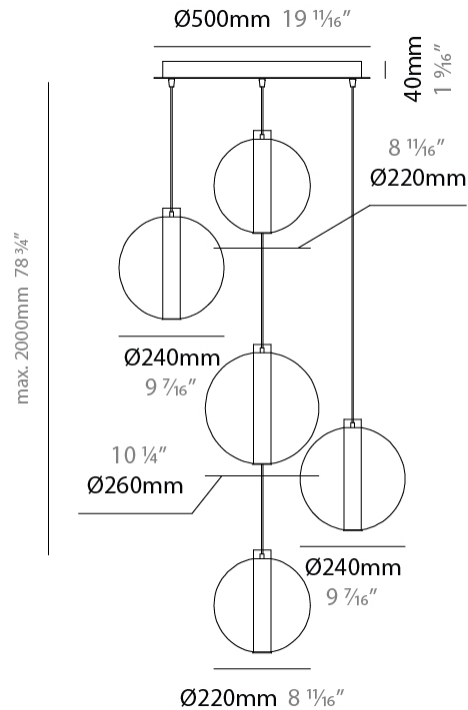

OSCURA MAX - 5 LIGHT CLUSTER SUSPENSION

D141228-30K-MBK-AMB-BRZ-RUB-SKB-SMK

base number	Color	Finish	Finish
	Temperature	Options	Options

1. To build a product code in our configurator select the specify button on the base model # product page
2. To build a manual product code on this datasheet choose from the options listed below in blue font and add the suffix to the base model #

GENERAL

Series: Oscura Max
Subseries: Oscura Max - 5 Light Cluster
Brand: Cangini & Tucci
Division: Design
Mounting Type: Suspension
Mounting Location: Ceiling
Subcategory: Pendant

PHYSICAL

Shape: Round
Diameter (mm): 560
Diameter (in): 22 ⁷/₁₆"
Height (mm): 560
Height (in): 22 ⁷/₁₆"
Max. Overall Height (mm): 2560
Max. Overall Height (in): 100 ¹³/₁₆"
Light Distribution: Omnidirectional
Weight (kg): 8.555
Weight (lbs): 18.86
Accent Finish: PSS
Fixture Material: Glass / Metal
Cable Details: 2,000mm Transparent cable

ELECTRICAL

Lamp Type: LED (Zhaga Standard)
Input Wattage (W): 39
Total Output Wattage (W): 30
Dimming: Non-Dimmable
Driver Included: Yes
Driver Location: Integrated
Input Voltage (V): 120 - 277
Constant Current (MA): 500mA
Upon Request: Non-Dimming / Phase Dimming (120Vac only) / 0-10V Dimming

LED

Number of LEDs: 5
Color Temperature (°K): 3000
Max. Delivered Lumen (lm): 4330
CRI: >90 CRI

OPTICAL

RATINGS AND CERTIFICATIONS

Certified By: Certified for North American Standards
IP rating: IP20