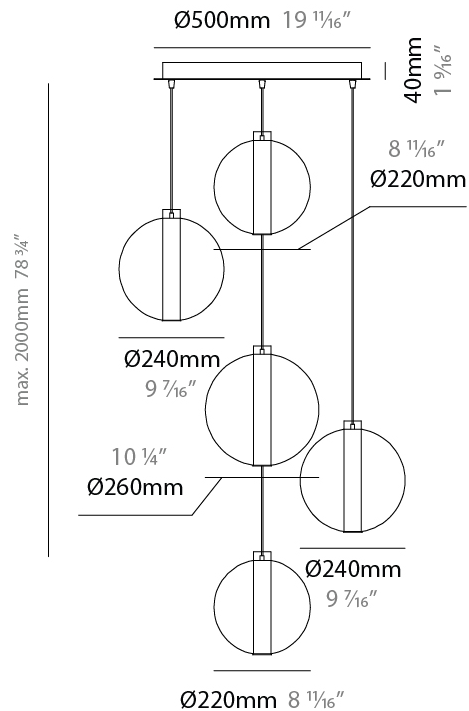

OSCURA MAX - 5 LIGHT CLUSTER SUSPENSION

D141228- : D141228-30K-CHR-TRA

base number Color Temperature Finish Options Finish Options

1. To build a product code in our configurator select the specify button on the base model # product page
2. To build a manual product code on this datasheet choose from the options listed below in blue font and add the suffix to the base model #

GENERAL

Series: Oscura Max
Subseries: Oscura Max - 5 Light Cluster
Brand: Cangini & Tucci
Division: Design
Mounting Type: Suspension
Mounting Location: Ceiling
Subcategory: Pendant

PHYSICAL

Shape: Round
Diameter (mm): 560
Diameter (in): 22 1/16
Height (mm): 560
Height (in): 22 1/16
Max. Overall Height (mm): 2560
Max. Overall Height (in): 100 13/16
Light Distribution: Omnidirectional
Weight (kg): 8.555
Weight (lbs): 18.86
Accent Finish: PSS
Fixture Material: Glass / Metal
Cable Details: 2,000mm Transparent cable

ELECTRICAL

Lamp Type: LED (Zhaga Standard)
Input Wattage (W): 39
Total Output Wattage (W): 30
Dimming: Non-Dimmable
Driver Included: Yes
Driver Location: Integrated
Input Voltage (V): 120 - 277
Constant Current (MA): 500mA
Upon Request: Non-Dimming / Phase Dimming (120Vac only) / 0-10V Dimming

LED

Number of LEDs: 5
Color Temperature (°K): 3000
Max. Delivered Lumen (lm): 4330
CRI: >90 CRI

OPTICAL

RATINGS AND CERTIFICATIONS

Certified By: Certified for North American Standards
IP rating: IP20