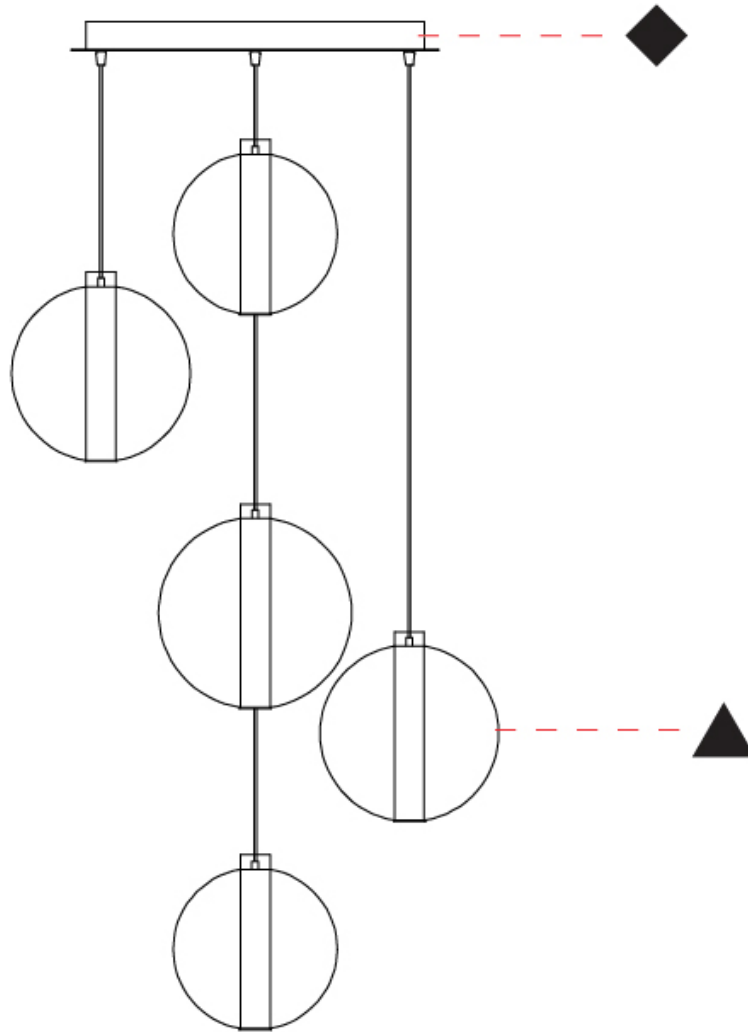

OSCURA MAX - 5 LIGHT CLUSTER SUSPENSION

D141228-

PROJECT _____

TYPE _____

SPECIFIER _____

QUANTITY _____

DATE _____

D