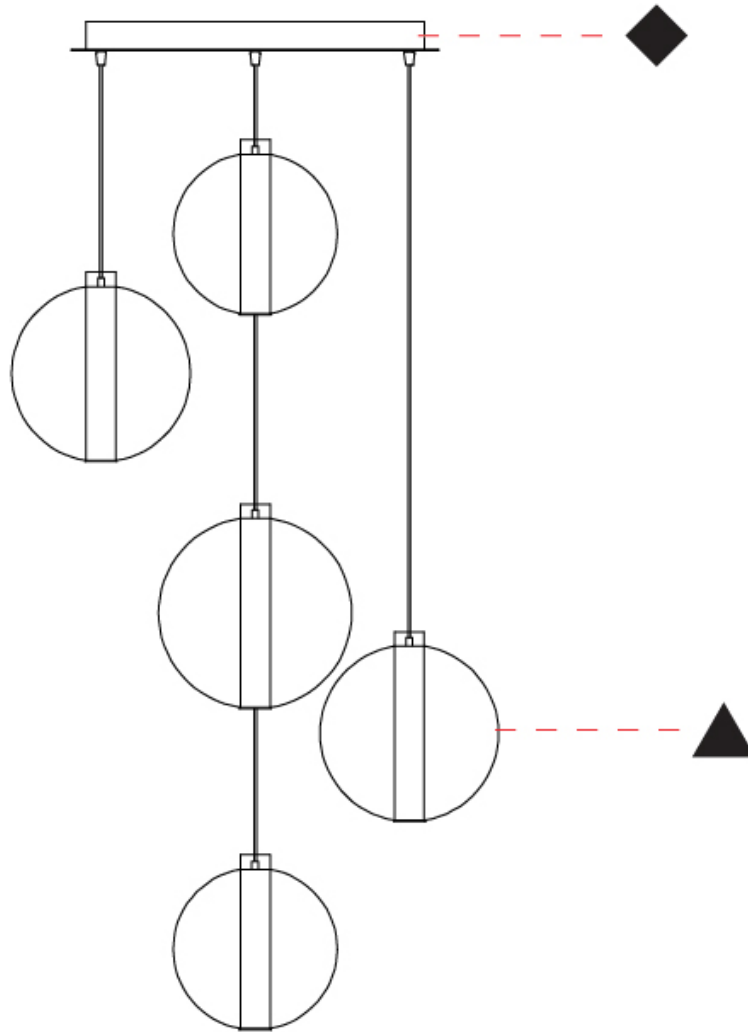

OSCURA MAX - 5 LIGHT CLUSTER SUSPENSION

D141228-30K-MBK-AMB-BRZ-RUB-SKB-SMK

PROJECT

TYPE

SPECIFIER

QUANTITY

DATE

D